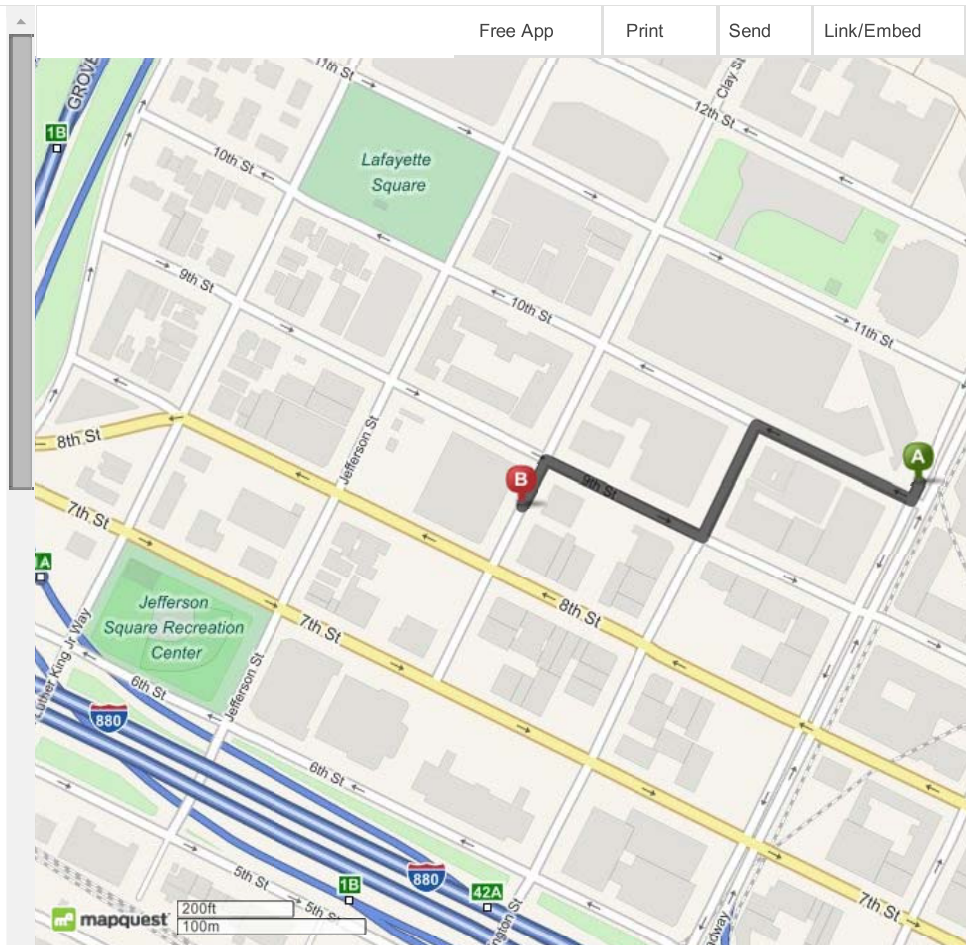

Online Offers

 [Oakland Hotels](#)

 [Oakland Restaurants](#)

[Clear Map](#)

1001 Broadway oakland

810 Clay Street, Oakland

[Add Stop](#) |  Round Trip | [Reverse](#)

[Options](#)

GET DIRECTIONS

0.23 miles  
5 mins / 5 mins based on current traffic

You can adjust your route by [Dragging the Route Line](#)

### Walking Directions

 **1001 Broadway**  
Oakland, CA 94607-4019  
[Add a Note](#) [Search Nearby](#)

Online Offers:

 [Best Oakland Hotels](#)

 [Oakland Restaurants](#)

-  1. Start out going **southwest** on **Broadway** toward **10th St.** 0.01 mi
-  2. Turn **right** onto **10th St.** 0.07 mi
-  3. Turn **left** onto **Washington St.** 0.05 mi
-  4. Turn **right** onto **9th St.** 0.07 mi

[Driving Directions & Maps](#) - findyourmaps.com - Easy to Follow Directions, Maps and More with the Free Maps Toolbar  
[Baby Soft Feet in 7 Days](#) - amazon.com/BestFootPeel - Exfoliant Foot Peel Product Launch Today Only \$8.95. Coupon AVNJAL